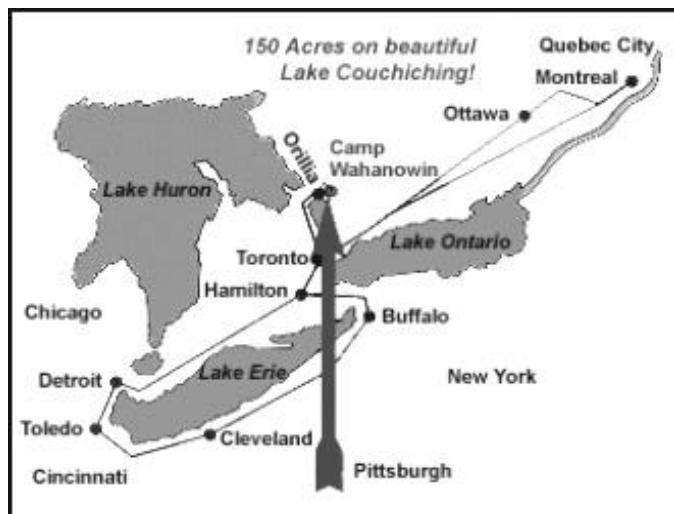

(**campers are not permitted to use the phone or receive phone calls)

MAP TO CAMP

Street Address for MapQuest, Google Maps, etc.: 6726 Rama Road, Longford Mills, ON L0K 1L0

****We suggest that you do NOT use a GPS device to locate the Camp Wahanowin/National Music Camp site on Rama Road. Your GPS is handy when providing directions to Rama Road, but once you are on Rama Road please go by the street address to locate the Camp Wahanowin site - 6726 Rama Road (next door to YMCA Geneva Park).**

DISTANCE AND DRIVING TIME TO CAMP

Toronto 150km 90 minutes

FROM SOUTH OF CAMP

- From Highway 401 take Highway 400 north towards Barrie
- Follow Highway 11 north towards Orillia
- Exit on to Highway 12 south (2nd Orillia interchange)
- Continue along 12 through 8 sets of lights, over the Narrows bridge to Rama Road.
- Turn left (North) on Rama Rd and travel 10km.
- Camp Wahanowin/NMC is on the left (west side of Rama Road).

FROM NORTH OF CAMP

- Take Highway 11 South
- Exit on to Road 169 South at Washago
- Continue through the town of Washago (about 2km)
- Turn right (south) on Rama Road and travel for 8km.
- Camp Wahanowin/NMC is on the right (west side of Rama Road).