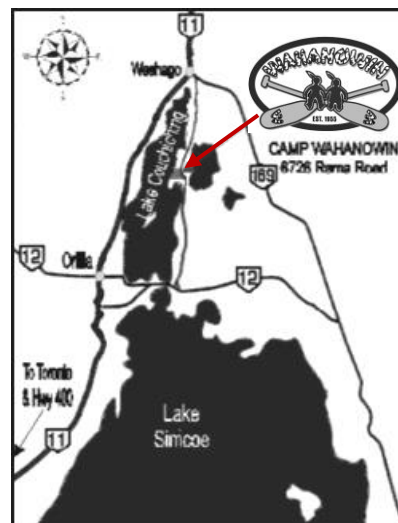

National Music Camp Location and Directions

NMC Camper Mailing Address*:

National Music Camp
P.O. Box 850
Orillia, Ontario
L3V 6K8

(*Do not send packages to the above address)

Phone: July 1 - Aug 18 (416) 482-2475
Aug 19 - Sept 3 (705) 325-2285

(**campers are not permitted to use the phone or receive phone calls)

MAP TO CAMP

Street Address for MapQuest, Google Maps, etc.: 6726 Rama Road, Longford Mills, ON L0K 1L0

****We suggest that you do NOT use a GPS device to locate the Camp Wahanowin/National Music Camp site on Rama Road. Your GPS is handy when providing directions to Rama Road, but once you are on Rama Road please go by the street address to locate the Camp Wahanowin site - 6726 Rama Road (next door to YMCA Geneva Park).**

DISTANCE AND DRIVING TIME TO CAMP

Toronto 150km 90 minutes

FROM SOUTH OF CAMP

- From Highway 401 take Highway 400 north towards Barrie
- Follow Highway 11 north towards Orillia
- Exit on to Highway 12 south (2nd Orillia interchange)
- Continue along 12 through 8 sets of lights, over the Narrows bridge to Rama Road.
- Turn left (North) on Rama Rd and travel 10km.
- Camp Wahanowin/NMC is on the left (west side of Rama Road).

FROM NORTH OF CAMP

- Take Highway 11 South
- Exit on to Road 169 South at Washago
- Continue through the town of Washago (about 2km)
- Turn right (south) on Rama Road and travel for 8km.
- Camp Wahanowin/NMC is on the right (west side of Rama Road).