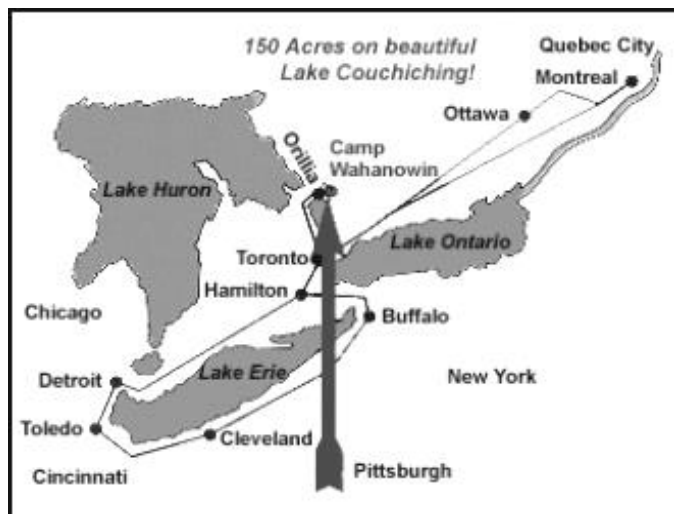

# National Music Camp Location and Directions

## MAP TO CAMP

Street Address for MapQuest, Google Maps, etc.: 6726 Rama Road, Longford Mills, ON L0K 1L0

**\*\*We suggest that you do NOT use a GPS device to locate the Camp Wahanowin/National Music Camp site on Rama Road. Your GPS is handy when providing directions to Rama Road, but once you are on Rama Road please go by the street address to locate the Camp Wahanowin site - 6726 Rama Road (next door to YMCA Geneva Park).**

### DISTANCE AND DRIVING TIME TO CAMP

Toronto 150km 90 minutes

#### FROM NORTH OF CAMP

- Take Highway 11 South
- Exit on to Road 169 South at Washago
- Continue through the town of Washago (about 2km)
- Turn right (south) on Rama Road and travel for 8km.
- Camp Wahanowin/NMC is on the right (west side of Rama Road).