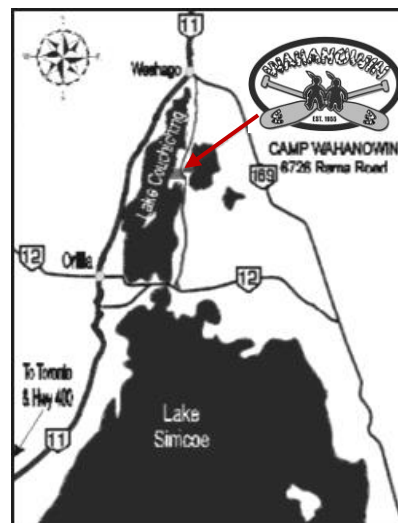

# National Music Camp Location and Directions

## MAP TO CAMP

Street Address for MapQuest, Google Maps, etc.: 6726 Rama Road, Longford Mills, ON L0K 1L0

**\*\*We suggest that you do NOT use a GPS device to locate the Camp Wahanowin/National Music Camp site on Rama Road. Your GPS is handy when providing directions to Rama Road, but once you are on Rama Road please go by the street address to locate the Camp Wahanowin site - 6726 Rama Road (next door to YMCA Geneva Park).**

#### FROM SOUTH OF CAMP

- From Highway 401 take Highway 400 north towards Barrie
- Follow Highway 11 north towards Orillia
- Exit on to Highway 12 south (2nd Orillia interchange)
- Continue along 12 through 8 sets of lights, over the Narrows bridge to Rama Road.
- Turn left (North) on Rama Rd and travel 10km.
- Camp Wahanowin/NMC is on the left (west side of Rama Road).

#### FROM NORTH OF CAMP

- Take Highway 11 South
- Exit on to Road 169 South at Washago
- Continue through the town of Washago (about 2km)
- Turn right (south) on Rama Road and travel for 8km.
- Camp Wahanowin/NMC is on the right (west side of Rama Road).