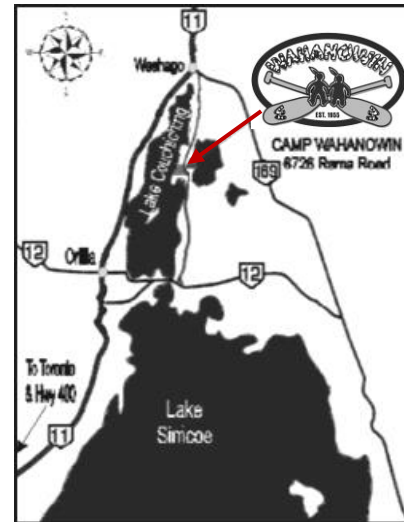

National Music Camp Location and Directions

NMC Camper Mailing Address*:

National Music Camp
P.O. Box 850
Orillia, Ontario
L3V 6K8

Phone: July 1 - Aug 18 (416) 482-2475
Aug 19 - Aug 29 (705) 325-2285

(*campers are not permitted to use the phone or receive phone calls)

(*Please do not send packages to the above address)

MAP TO CAMP

Street Address for MapQuest, Google Maps, etc.: 6726 Rama Road, Longford Mills, ON L0K 1L0

DISTANCE AND DRIVING TIME TO CAMP

Toronto	150km	90 minutes
---------	-------	------------

FROM SOUTH OF CAMP

- From Highway 401 take Highway 400 north towards Barrie
- Follow Highway 11 north towards Orillia
- Exit on to Highway 12 south (2nd Orillia interchange)
- Continue along 12 through approx. 8 sets of lights, over the Narrows bridge to Rama Road.
- Turn left (North) on Rama Rd and travel 10km.
- Camp Wahanowin/NMC is on the left (west side of Rama Road).

FROM NORTH OF CAMP

- Take Highway 11 South
- Exit on to Road 169 South at Washago
- Continue through the town of Washago (about 2km)
- Turn right (south) on Rama Road and travel for 8km.
- Camp Wahanowin/NMC is on the right (west side of Rama Road).