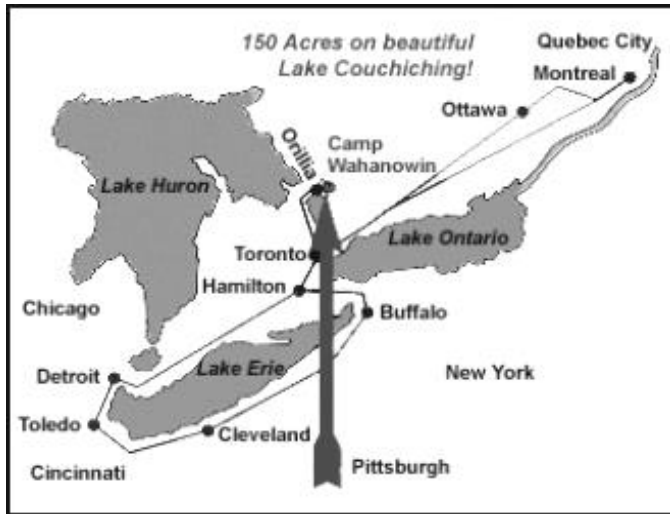

(*Please do not send packages to the above address)

MAP TO CAMP

Street Address for MapQuest, Google Maps, etc.: 6726 Rama Road, Longford Mills, ON L0K 1L0

DISTANCE AND DRIVING TIME TO CAMP

Toronto	150km	90 minutes
---------	-------	------------

FROM SOUTH OF CAMP

- From Highway 401 take Highway 400 north towards Barrie
- Follow Highway 11 north towards Orillia
- Exit on to Highway 12 south (2nd Orillia interchange)
- Continue along 12 through approx. 8 sets of lights, over the Narrows bridge to Rama Road.
- Turn left (North) on Rama Rd and travel 10km.
- Camp Wahanowin/NMC is on the left (west side of Rama Road).

FROM NORTH OF CAMP

- Take Highway 11 South
- Exit on to Road 169 South at Washago
- Continue through the town of Washago (about 2km)
- Turn right (south) on Rama Road and travel for 8km.
- Camp Wahanowin/NMC is on the right (west side of Rama Road).