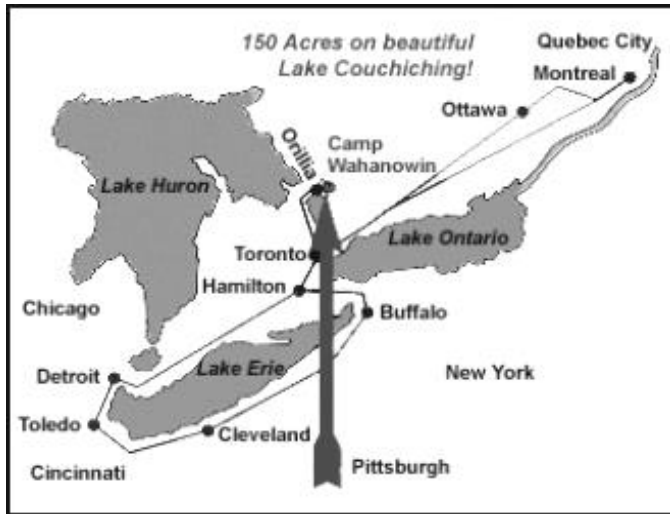

# National Music Camp Location and Directions

### DISTANCE AND DRIVING TIME TO CAMP

Toronto	150km	90 minutes
---------	-------	------------

#### FROM SOUTH OF CAMP

- From Highway 401 take Highway 400 north towards Barrie
- Follow Highway 11 north towards Orillia
- Exit on to Highway 12 south (2nd Orillia interchange)
- Continue along 12 through approx. 8 sets of lights, over the Narrows bridge to Rama Road.
- Turn left (North) on Rama Rd and travel 10km.
- Camp Wahanowin/NMC is on the left (west side of Rama Road).

#### FROM NORTH OF CAMP

- Take Highway 11 South
- Exit on to Road 169 South at Washago
- Continue through the town of Washago (about 2km)
- Turn right (south) on Rama Road and travel for 8km.
- Camp Wahanowin/NMC is on the right (west side of Rama Road).