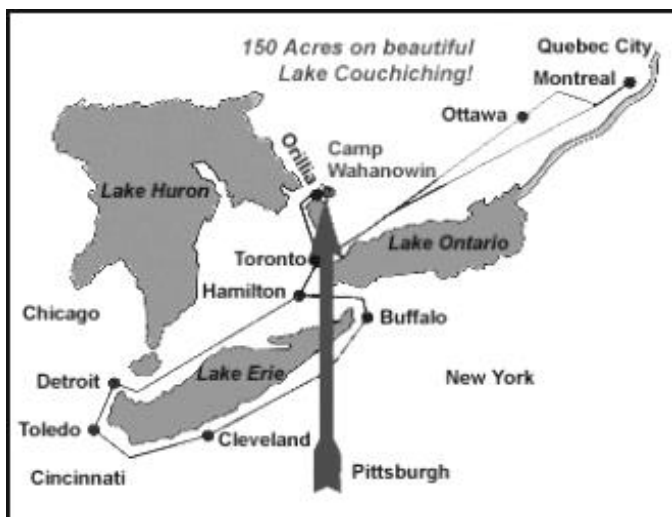

National Music Camp Location and Directions

NMC Camper Mailing Address*:

National Music Camp
P.O. Box 850
Orillia, Ontario
L3V 6K8

Phone: Summer Office (705) 325-2285
July through to Sept 4th

(*campers are not permitted to use the phone or receive phone calls)

(*Please do not send packages to the above address)

MAP TO CAMP

Street Address for Waze, Google Maps, etc.: 6726 Rama Road, Longford Mills, ON L0K 1L0

DISTANCE AND DRIVING TIME TO CAMP

Toronto	150km	90 minutes
---------	-------	------------

FROM SOUTH OF CAMP

- From Highway 401 take Highway 400 north towards Barrie
- Follow Highway 11 north towards Orillia
- Exit on to Highway 12 south (2nd Orillia interchange)
- Continue along 12 through approx. 8 sets of lights, over the Narrows bridge to Rama Road.
- Turn left (North) on Rama Rd and travel 10km.
- Camp Wahanowin/NMC is on the left (west side of Rama Road).

FROM NORTH OF CAMP

- Take Highway 11 South
- Exit on to Road 169 South at Washago
- Continue through the town of Washago (about 2km)
- Turn right (south) on Rama Road and travel for 8km.
- Camp Wahanowin/NMC is on the right (west side of Rama Road).