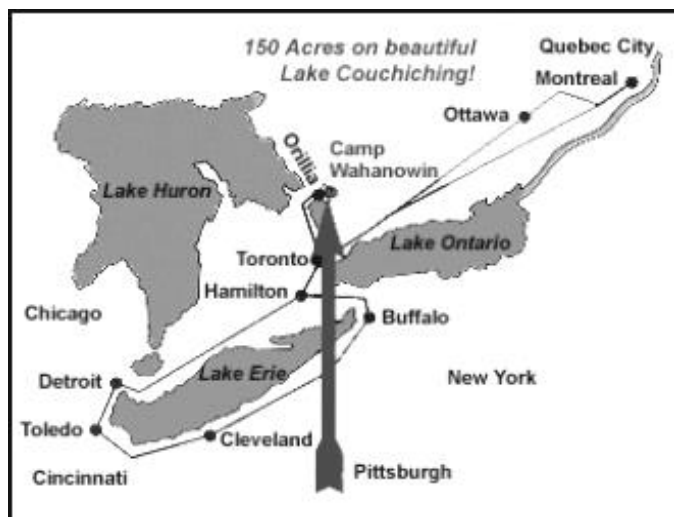

National Music Camp Location and Directions

NMC Camper Mailing Address*:

National Music Camp
P.O. Box 850
Orillia, Ontario
L3V 6K8

Phone: Summer Office (705) 325-2285
July through to Sept 1st

(*campers are not permitted to use the phone or receive phone calls)

(*Please do not send packages to the above address)

MAP TO CAMP

Street Address for Waze, Google Maps, etc.: 6726 Rama Road, Longford Mills, ON L0K 1L0

DISTANCE AND DRIVING TIME TO CAMP

Toronto 150km 90 minutes

FROM SOUTH OF CAMP

- From Highway 401 take Highway 400 north towards Barrie
- Follow Highway 11 north towards Orillia
- Exit on to Highway 12 south (2nd Orillia interchange)
- Continue along 12 through approx. 8 sets of lights, over the Narrows bridge to Rama Road.
- Turn left (North) on Rama Rd and travel 10km.
- Camp Wahanowin/NMC is on the left (west side of Rama Road).

FROM NORTH OF CAMP

- Take Highway 11 South
- Exit on to Road 169 South at Washago
- Continue through the town of Washago (about 2km)
- Turn right (south) on Rama Road and travel for 8km.
- Camp Wahanowin/NMC is on the right (west side of Rama Road).